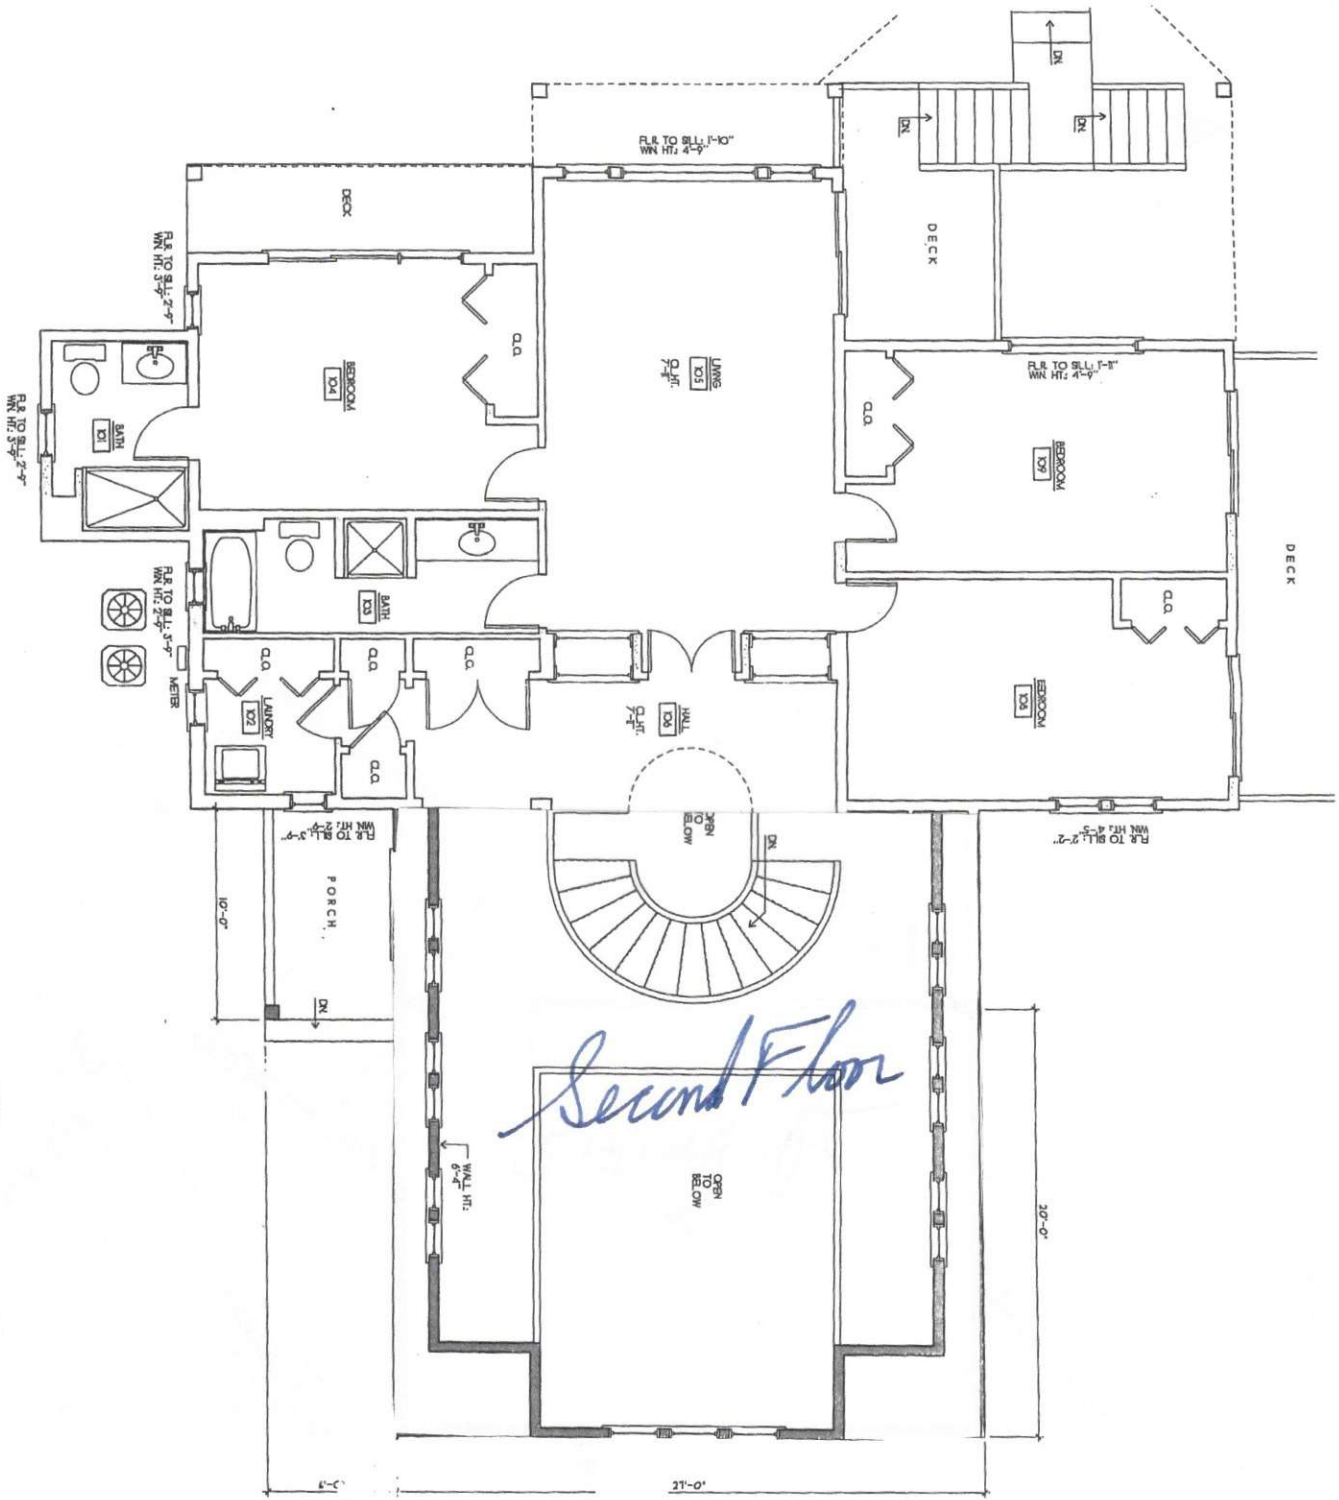

PHOTO 04/11/2016

FIRST FLOOR PLAN  
SCALE 1/4"=1'-0"

2007 SF

- KEY:
- NEW WALLS: [Solid line]
  - EXISTING WALLS: [Dashed line]

*540 sq ft*

*Second Floor*

FIRST FLOOR PLAN  
SCALE 1/4"=1'-0"

20' 5"

- KEY:
- NEW WALLS: [Solid line]
  - EXISTING WALLS: [Dashed line]