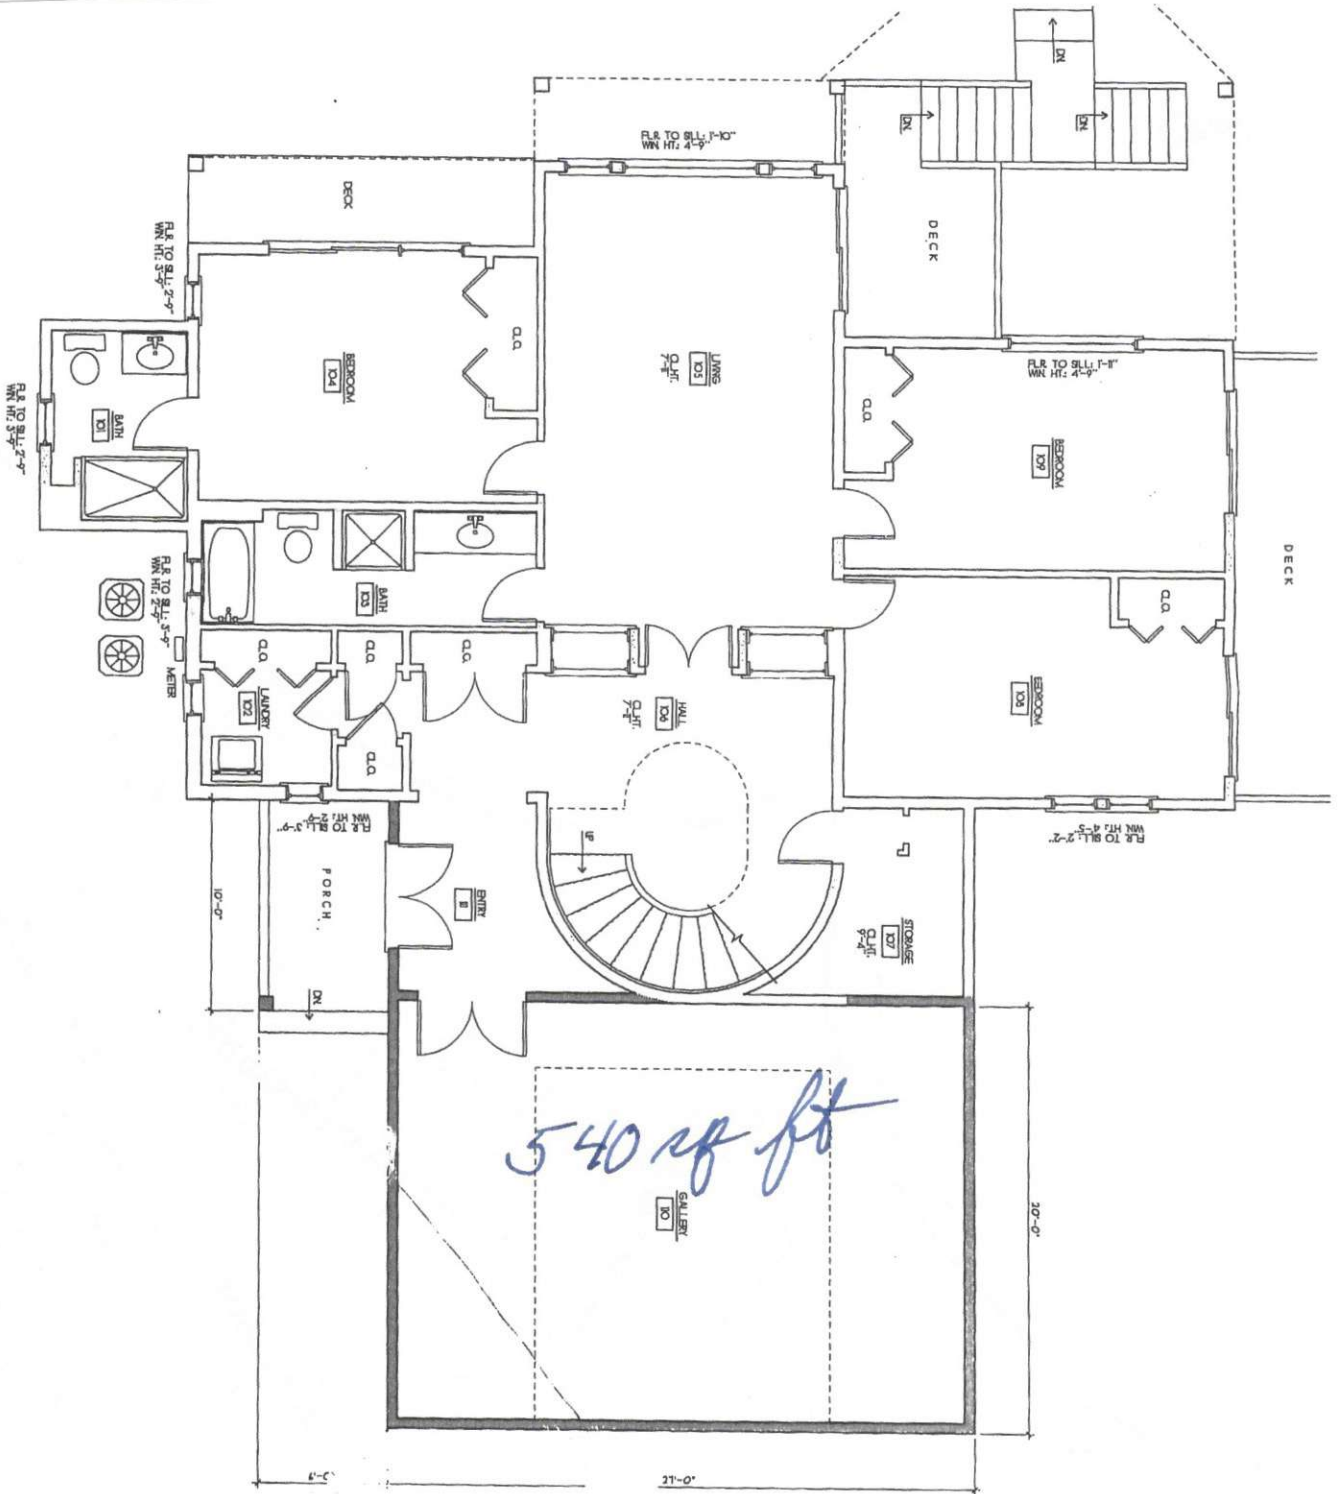

PHOTO 04/11/2016

FIRST FLOOR PLAN  
SCALE 1/4"=1'-0"

2007 SF

- KEY:
- NEW WALLS: [Solid line]
  - EXISTING WALLS: [Dashed line]

*540 sq ft*

*Second Floor*

FIRST FLOOR PLAN  
SCALE 1/4"=1'-0"

20' 5"

- KEY:
- NEW WALLS: [Solid line]
  - EXISTING WALLS: [Dashed line]